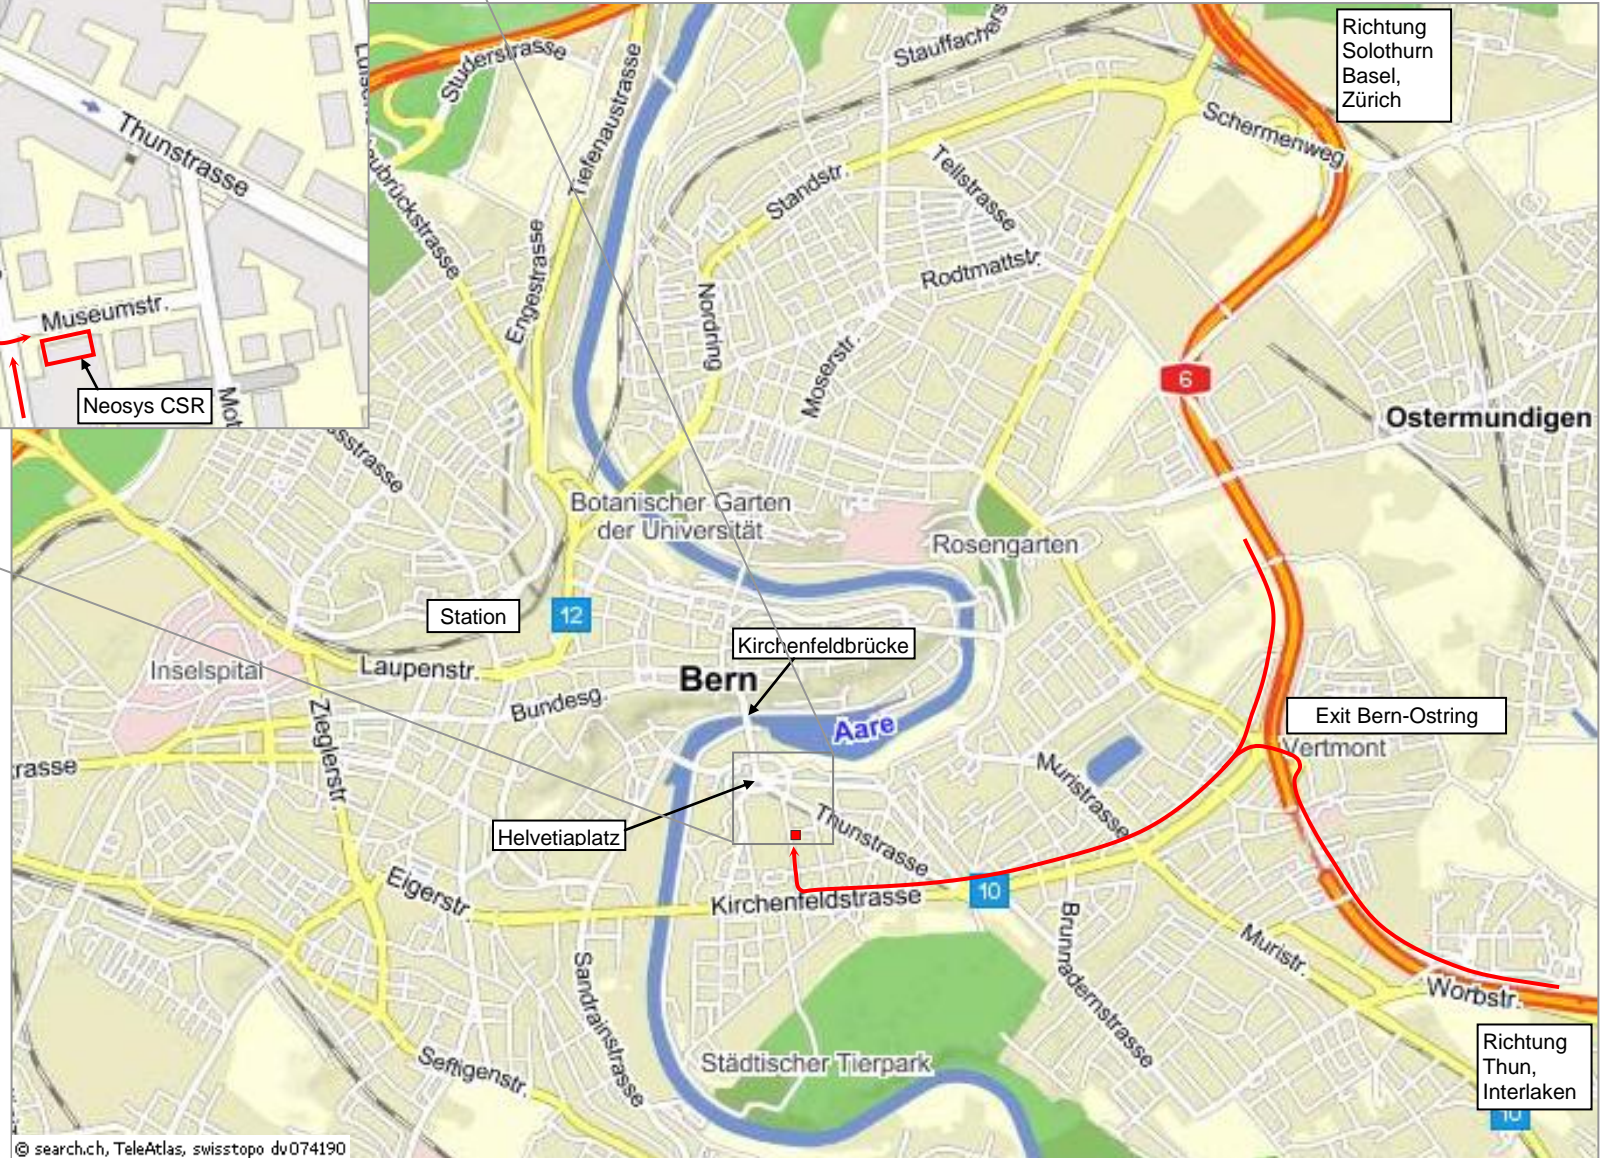

Neosys AG – Museumstrasse 10 - CH-3000 Bern 6 - Tel. +41 (0)31 351 98 66

How to find us in Bern

By train

From Bern railway station take tramway number 7 (direction “**Ostring**”) or number 8 (direction “**Saali**”). Get off at stop “**Helvetiaplatz**” (after the bridge). From here its only 2 minutes by foot..

By car

Leave highway A6 at exit „**Bern-Ostring**“ and drive towards the city centre („Zentrum“). At roundabout “**Burgernziel**” chose the street towards roundabout “**Thunplatz**”. Then follow the street “**Kirchenfeldstrasse**” towards “**Eigerplatz**”. Before you pass the high school “**Kirchenfeld-Gymnasium**” turn right at the traffic lights into “**Helvetiastrasse**”, which you follow for about 300 m until you arrive at the “**Museumstrasse**”.